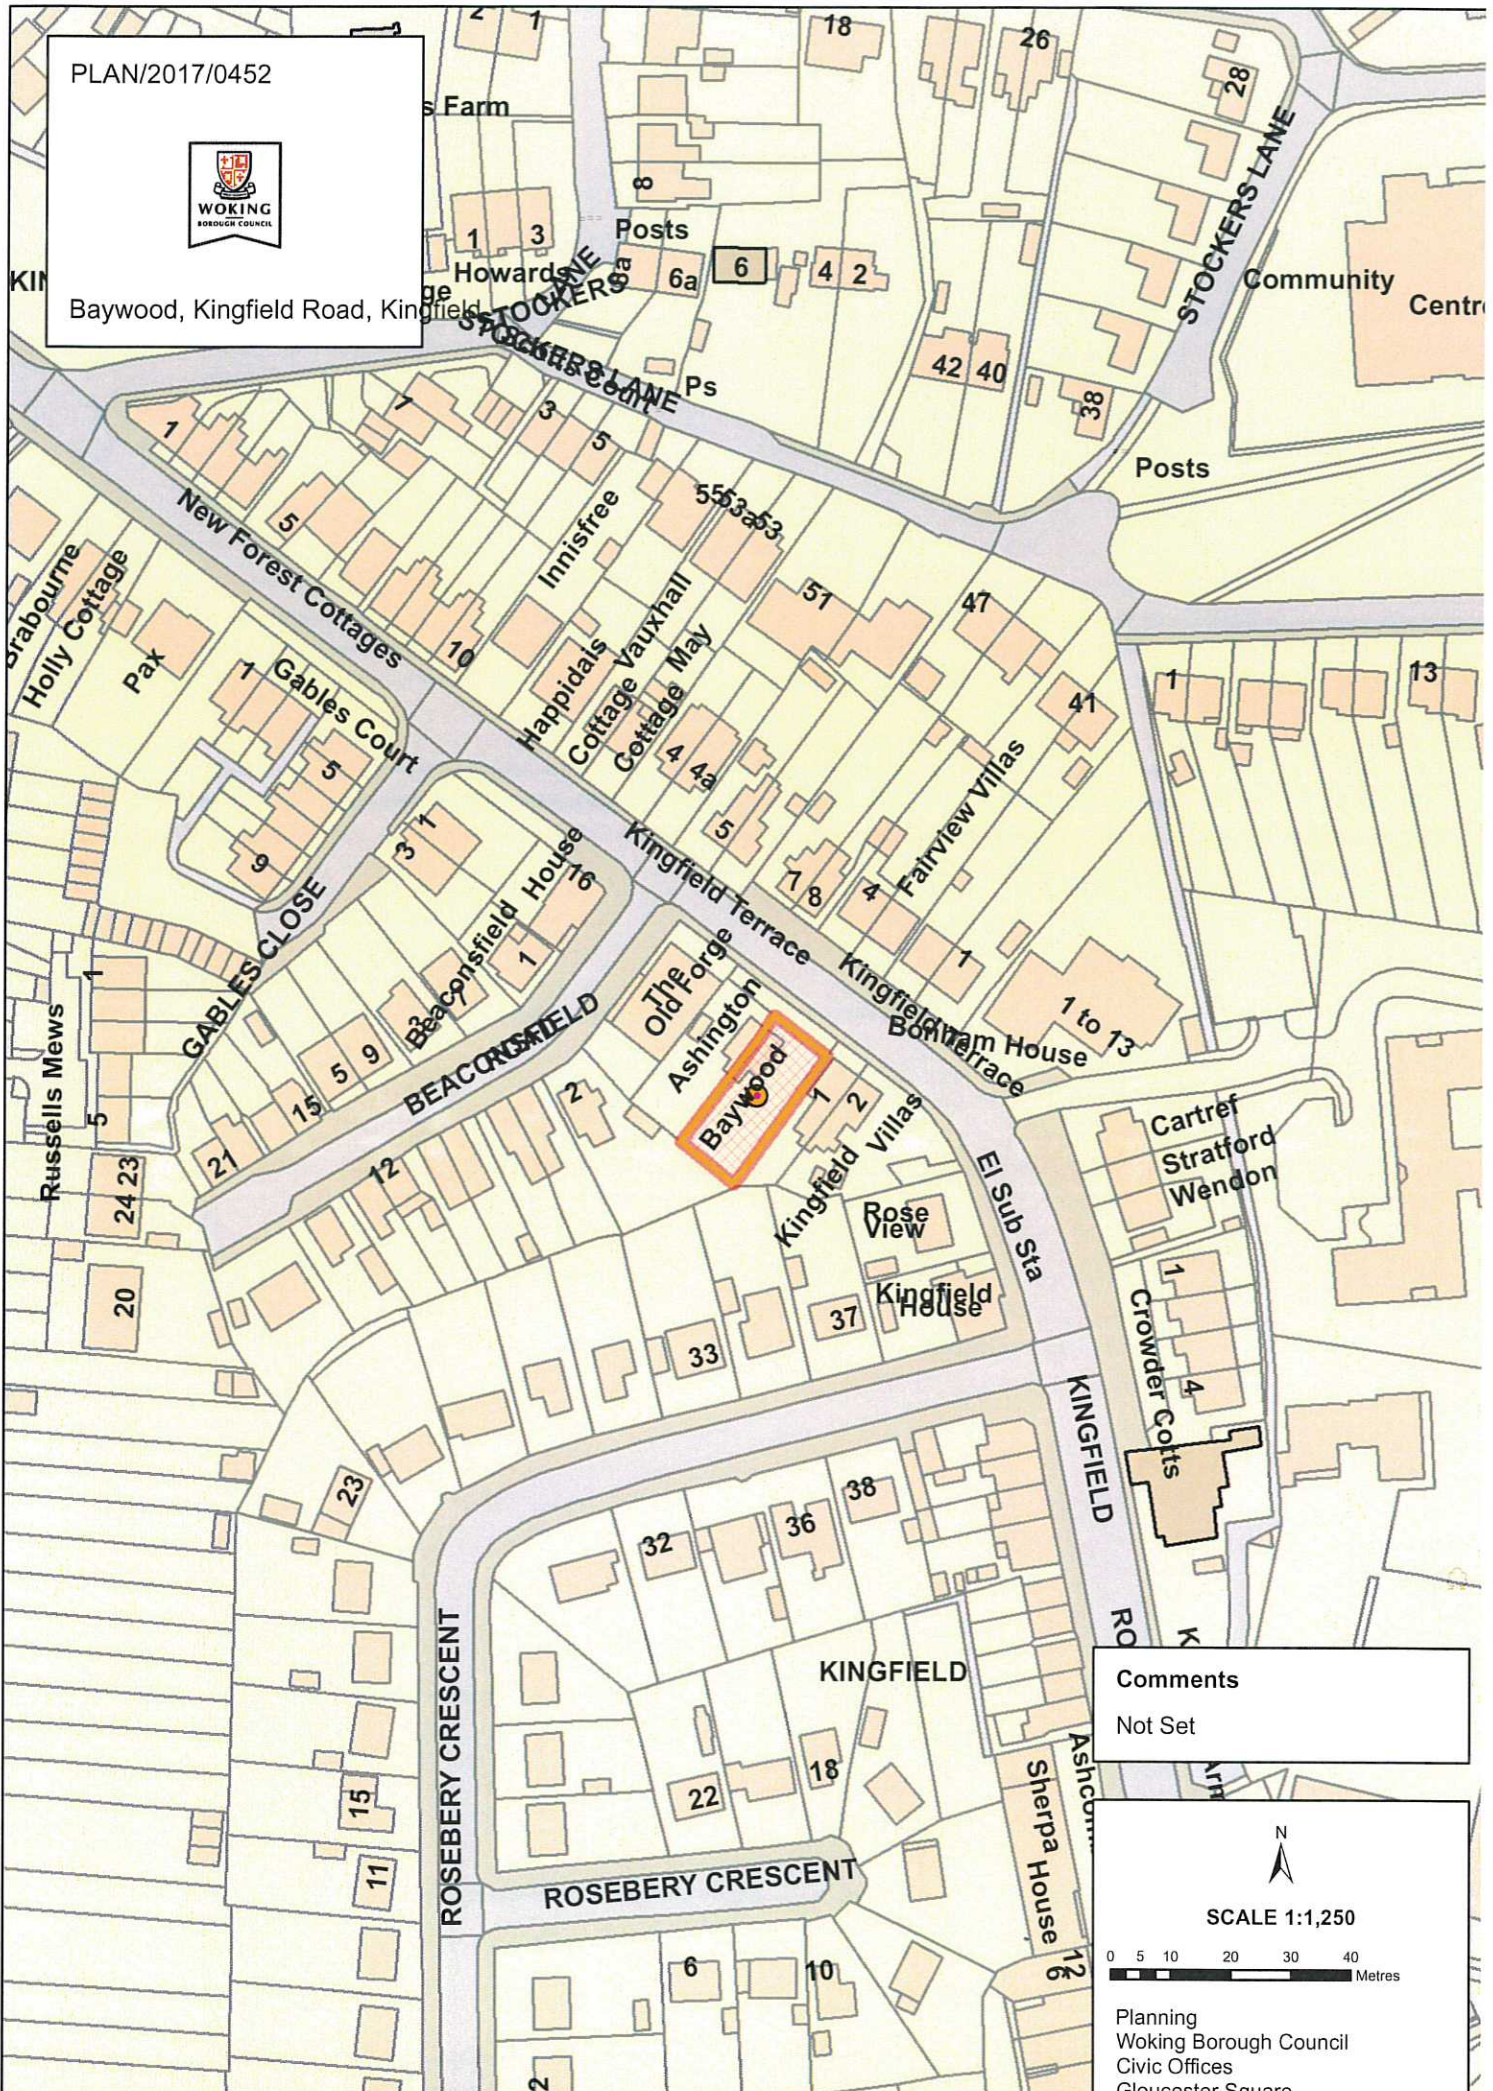

PLAN/2017/0452

Baywood, Kingfield Road, Kingfield

Comments  
Not Set

Planning  
Woking Borough Council  
Civic Offices  
Gloucester Square  
Woking, Surrey GU21 6YL